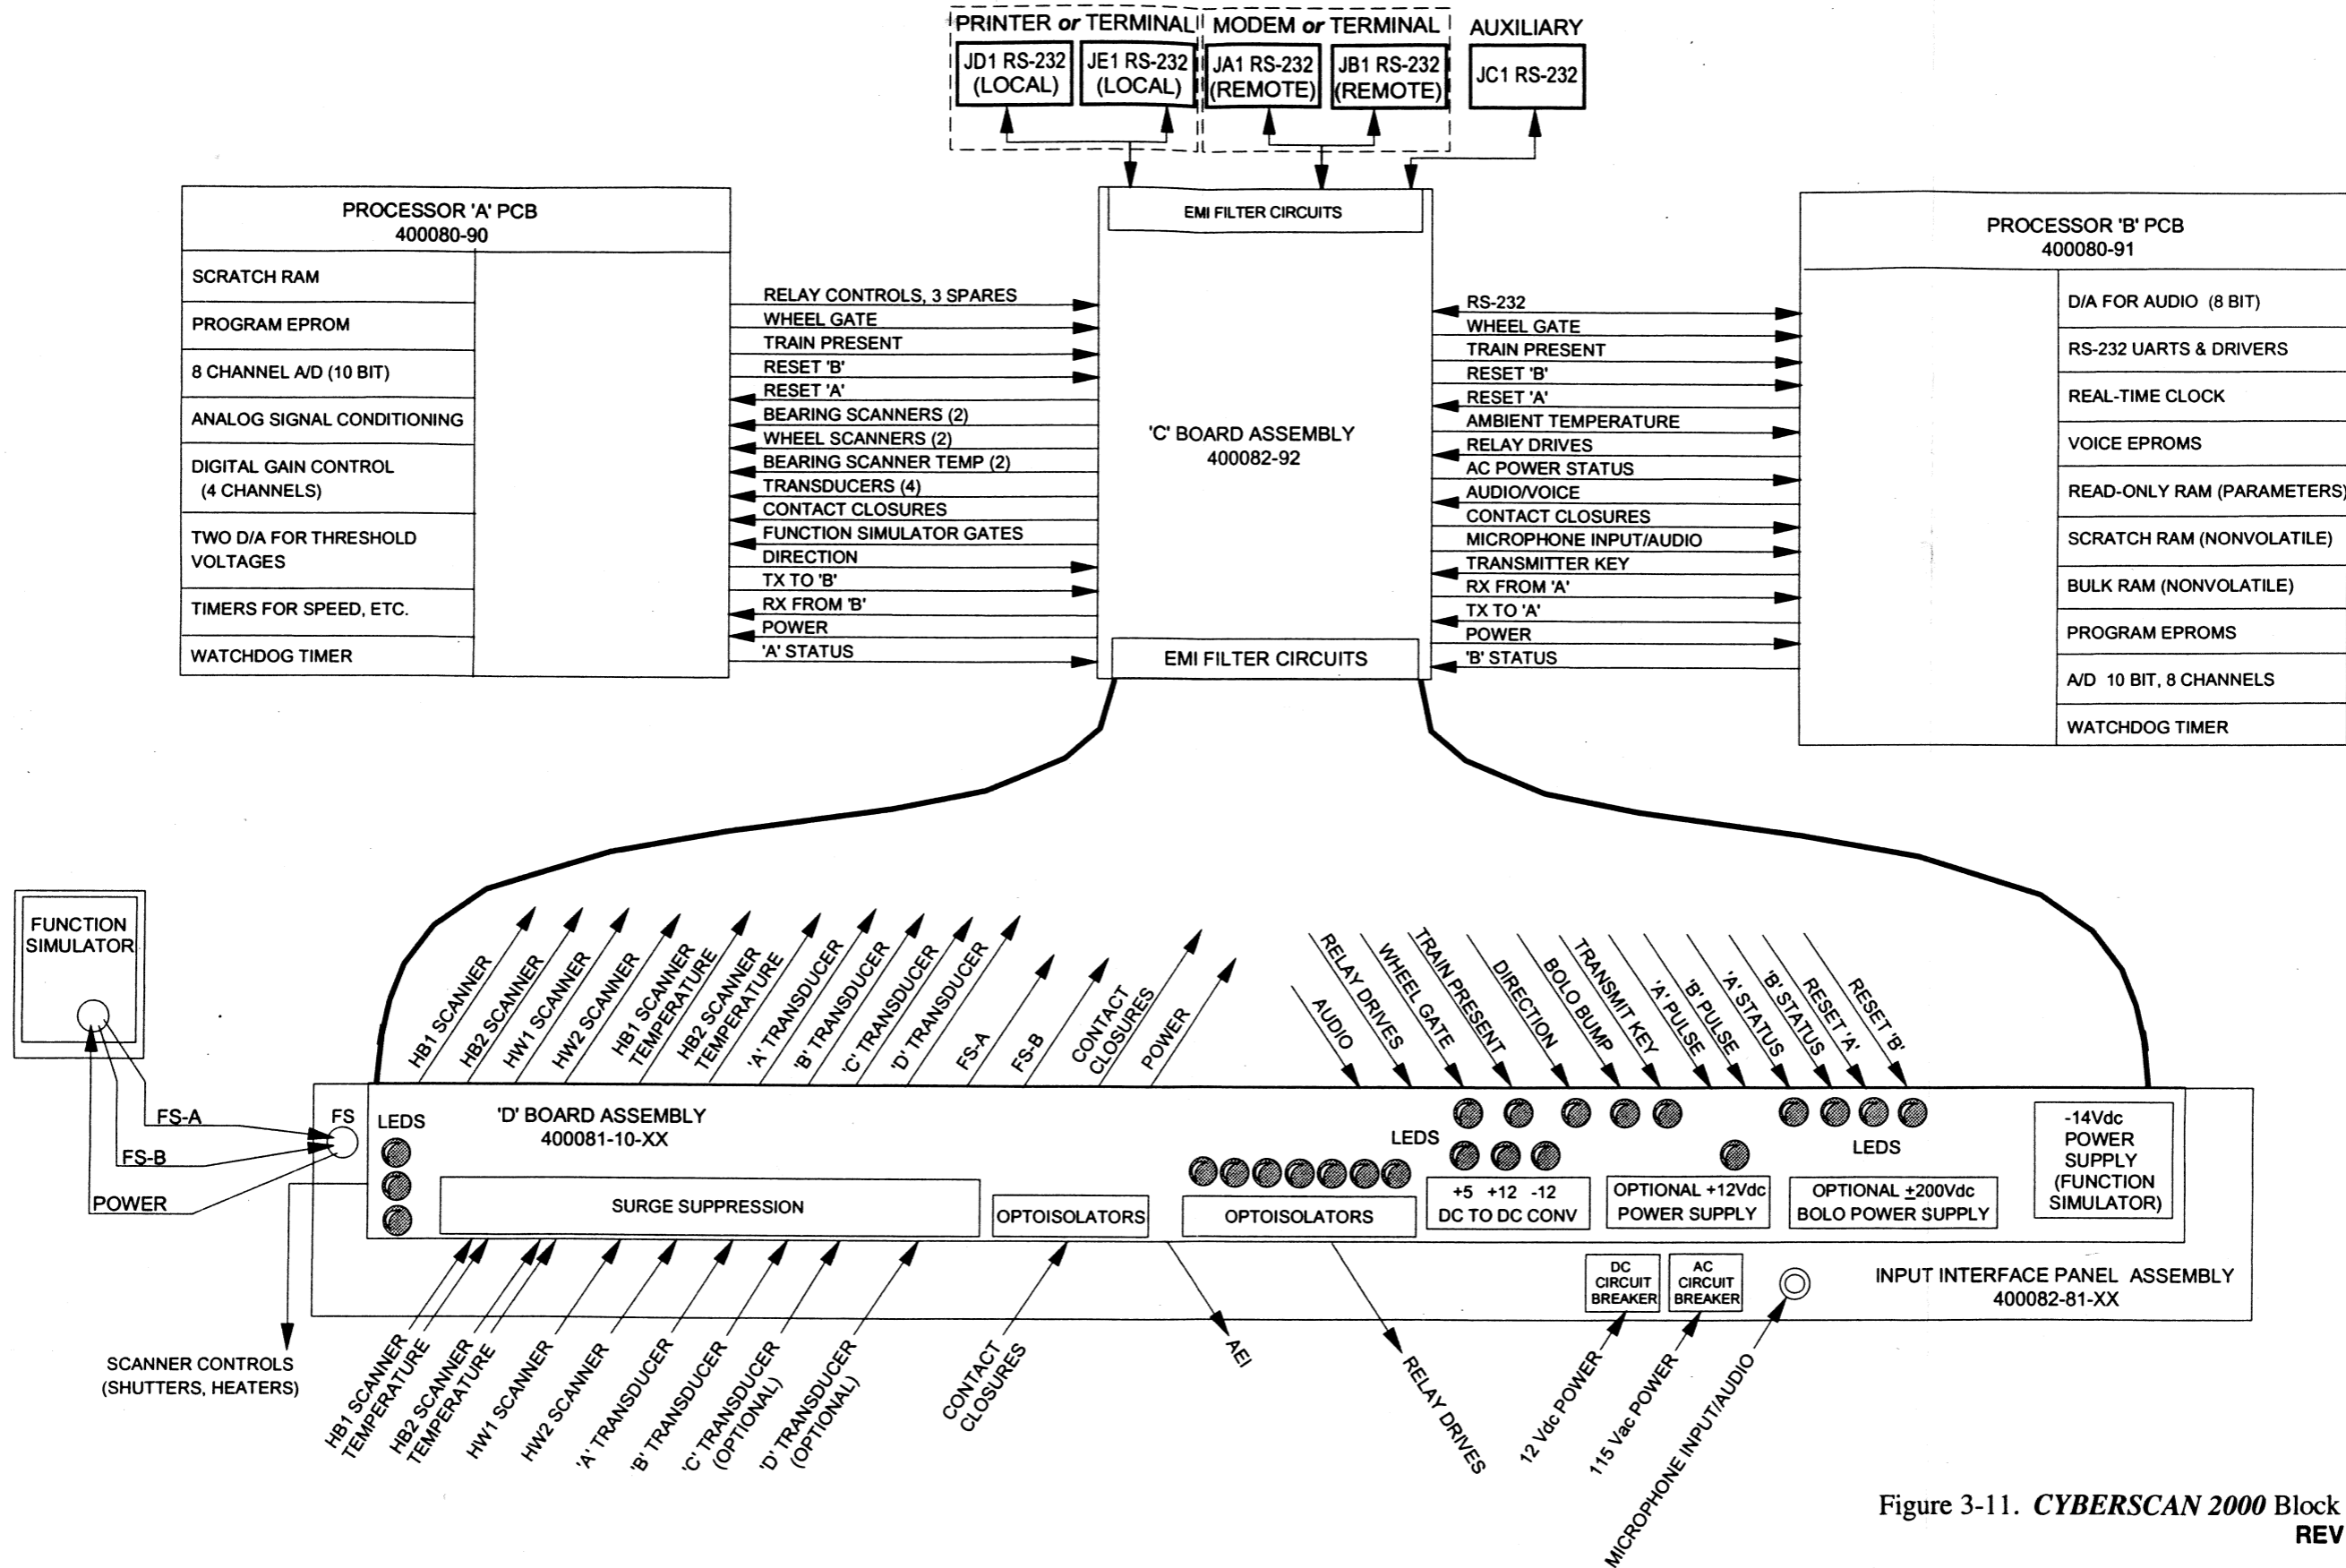

Cyberscan 2000 with ACS/Pyro Scanners

SOM 92-09-01

SYSTEM THEORY OF OPERATION

SERVO

Figure 3-11. *CYBERSCAN 2000* Block Diagram
REV 94-09-20